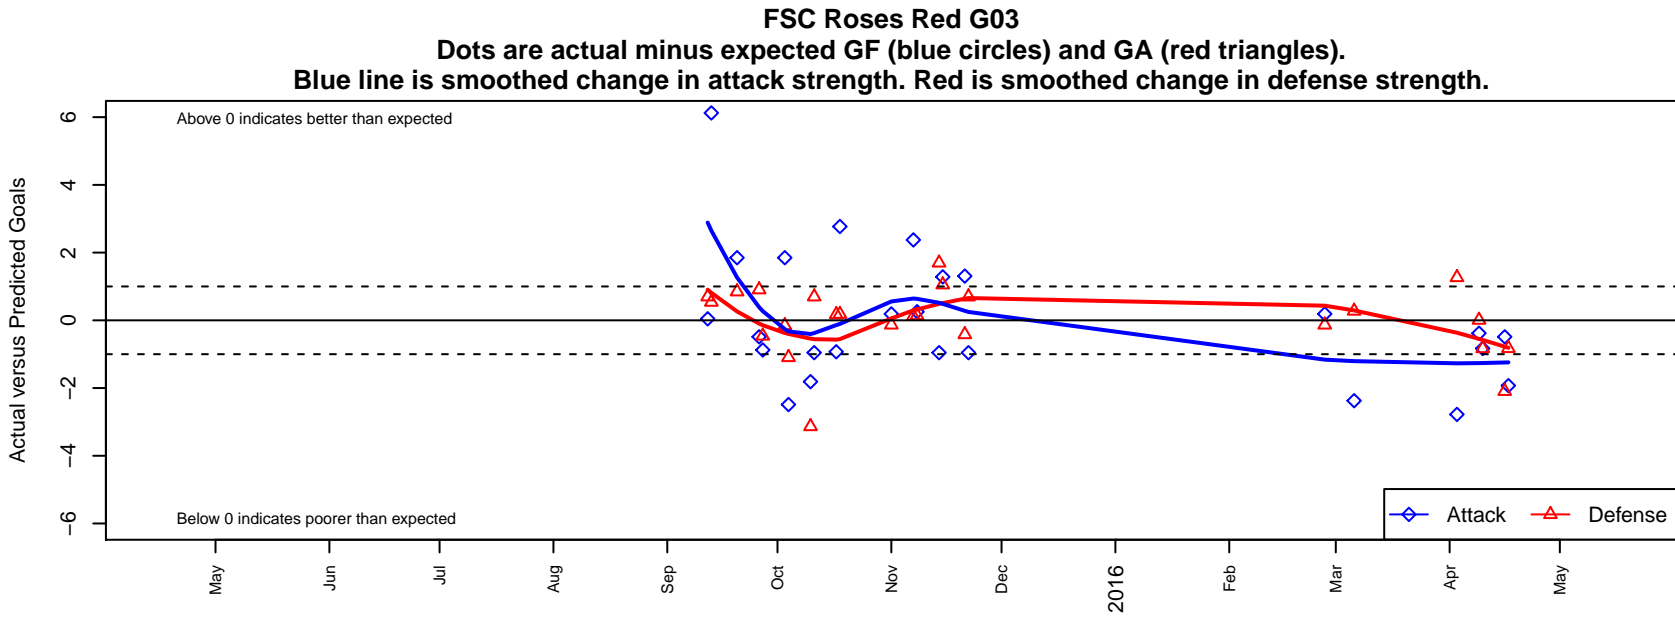

**attack and defense variance (black dot)
relative to other teams
and top 10 in region**

**attack and defense rating
relative to others at age
and all opponents in last 13 months**

FSC Roses Red G03

, OR
G03 total strength=399
attack=0.33 defense=0.19
fall league = PTT G03 Div 2 Blue
spr league = Spr OYS G03 Div 2 Blue

alt names used:
FSC Roses 03G Red
FSC Roses 03G Red
FSC Roses 03G Red

Venues played:
2015 PTT G03 Division 2 Blue
2015 OYS Founders Cup G03
2015 Spr OYS G03 Division 2 Blue