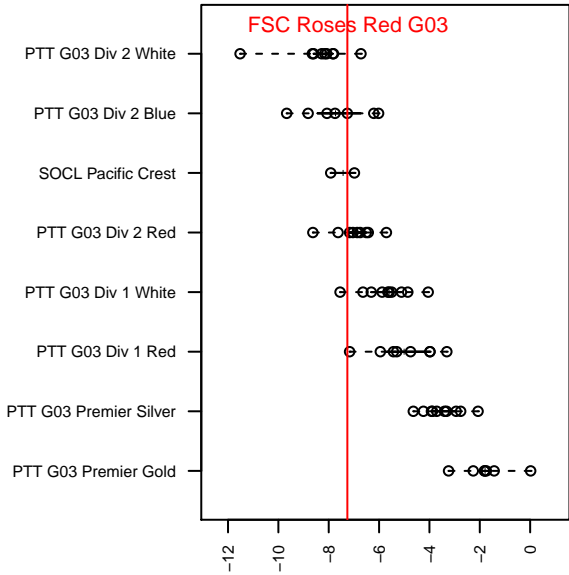

FSC Roses Red G03

, OR
 G03 total strength=399
 attack=0.33 defense=0.19
 fall league = PTT G03 Div 2 Blue
 spr league = Spr OYS G03 Div 2 Blue

alt names used:
 FSC Roses 03G Red
 FSC Roses 03G Red
 FSC Roses 03G Red

Venues played:
 2015 PTT G03 Division 2 Blue
 2015 OYS Founders Cup G03
 2015 Spr OYS G03 Division 2 Blue

**attack and defense variance (black dot)
relative to other teams
and top 10 in region**

**attack and defense rating
relative to others at age
and all opponents in last 13 months**